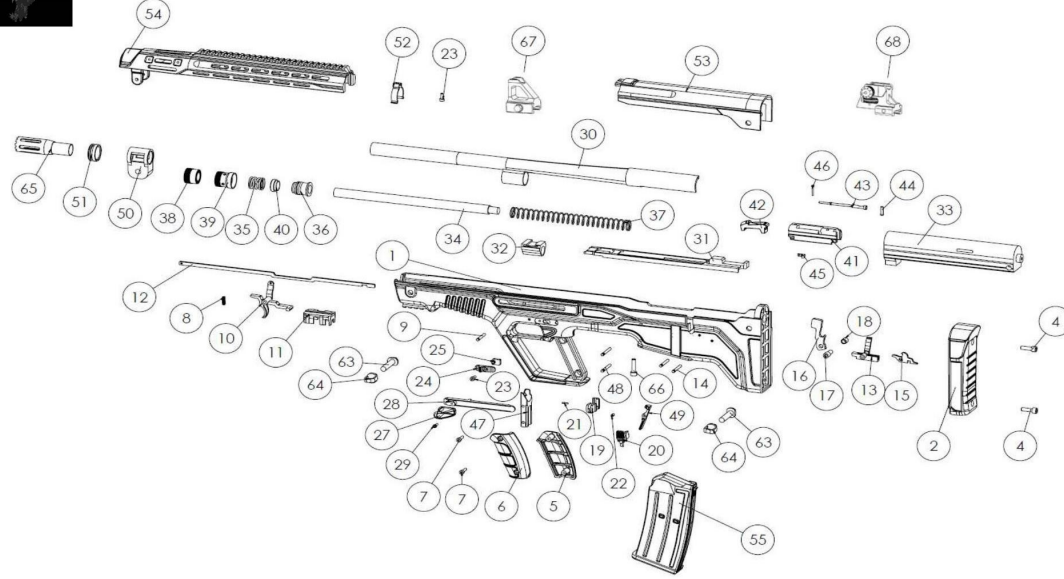

MLT 2017 - 12 GA

NO	KOD NO	PARÇA ADI	NO	KOD NO	PARÇA ADI	NO	KOD NO	PARÇA ADI	NO	KOD NO	PARÇA ADI	NO	KOD NO	PARÇA ADI
1	MLT12001	PLASTİK KASA (GÖVDE)	15	MLT12019	İÇ EMNİYET	29	MLT12066	KURMA KOLU ÇİVATASI M3X10	43	MLT12040	İĞNE	64	MLT12033	KAYIŞ HALKASI
2	MLT12002	DİPCİK	16	MLT12018	HOROZ	30	MLT12006	NAMLU	44	MLT12056	İĞNE PİMİ	65	MLT12080	ALEVGİZLEYEN
3	MLT12002B	DİPCİK İÇ PLASTİK	17	MLT12044A	HOROZ KAMASI UZUN	31	MLT12023	MEKANİZMA TAŞIYICI	45	MLT12049	TIRNAK	66	MLT12061	ALT GÖVDE ÇİVATASI M6X25
4	MLT12062	DİPCİK ÇİVATASI M6X20	18	MLT12044B	HOROZ KAMASI KISA	32	MLT12023A	MEKANİZMA TAŞIYICI BURCU	46	MLT12054	TIRNAK PİMİ	67	MLT12081	ARPAÇIK
5	MLT12003A	KABZE SAĞ PARÇA	19	MLT12022	MEKANİZMA DURDURUCU YATAK	33	MLT12007	ALÜMİNYUM İÇ KASA	47	MLT12017	FİŞEK RAMPASI	68	MLT12082	GEZ
6	MLT12003B	KABZE SOL PARÇA	20	MLT12021	MEKANİZMA DURDURUCU MANDAL	34	MLT12025	PISTON MİLİ	48	MLT12051	RAMPA PİMİ			
7	MLT12065	KABZE ÇİVATASI M4X16	21	MLT12057	MEKANİZMA DURDURUCU PİMİ	35	MLT12012C	PISTON YAYI	49	MLT12028	ŞARJÖR MANDALI			
8	MLT12014A	TETİK YAYI	22	MLT12058	MEK. DUR. İTİCİ PİMİ	36	MLT12012	PISTON	50	MLT12009	NAMLU SABİTLEYİCİ			
9	MLT12052	TETİK PİMİ	23	MLT12064	EMNİYET ÇİVATASI M4X10	37	MLT12043	İCRA YAYI	51	MLT12047	RİNG			
10	MLT12014	TETİK	24	MLT12024A	EMNİYET DİŞ MANDAL	38	MLT12045	GAZ ODAŞI SOMUNU	52	MLT12010	ÜST KAPAK YAPRAK YAY			
11	MLT12015	TETİK KUTUSU	25	MLT12024B	EMNİYET İÇ SABİTLEYİCİ	39	MLT12046	GAZ TAHLİYET SOMUNU	53	MLT12004	ÜST PLASTİK KAPAK			
12	MLT12016	TETİK KOLU	26	MLT12024C	EMNİYET BİLYASI	40	MLT12048	GAZ TAHLİYE SUBABİ	54	MLT12005	ALÜMİNYUM ÜST KAPAK			
13	MLT12020	TETİK MANDALI	27	MLT12011A	KURMA KOLU TUTACAĞI	41	MLT12026	MEKANİZMA	55	MLT12031	ŞARJÖR			
14	MLT12053	HOROZ PİMİ	28	MLT12011B	KURMA KOLU SÜRÜCÜ	42	MLT12027	KİLİT	63	MLT12032	MONTAJ PİMİ